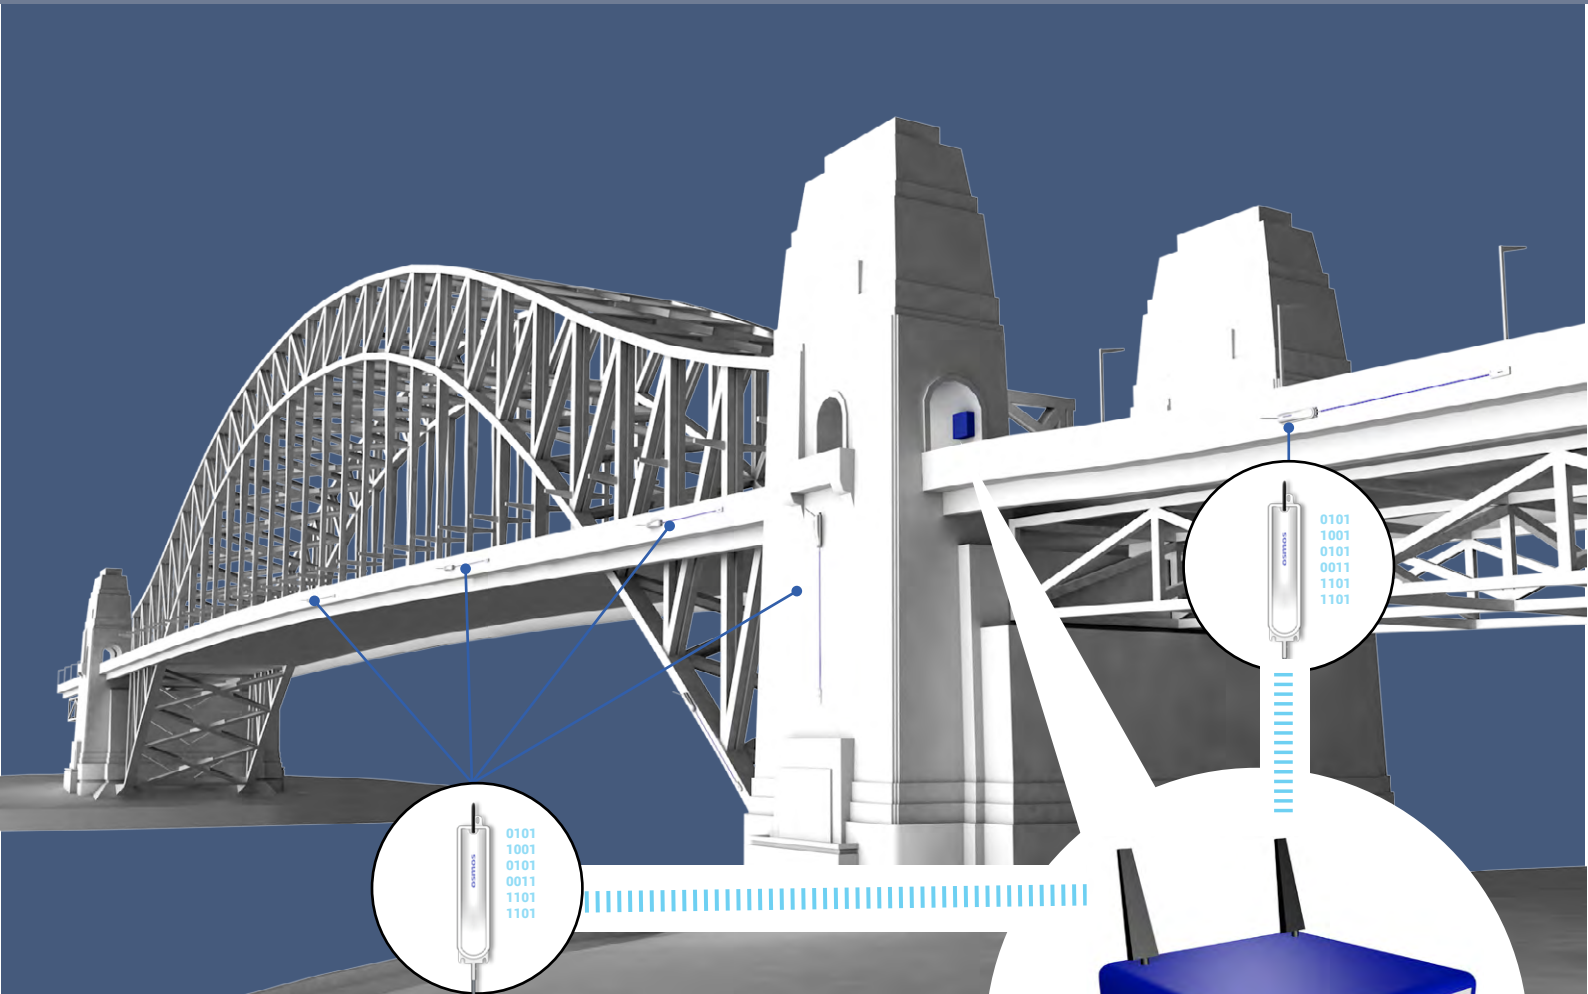

LIRIS Box - LIRIS communication gateway

LIRIS Box

The LIRIS Box is a communication tool, power supplied on site, to query each LIRIS remote sensor via a secure internet connection, allowing remote retrieval of data.

- Retrieval of data via internet
- Communication distance 100m
- Ethernet/4g connection
- Secure connection
- Offsite data retrieval

Offsite connect